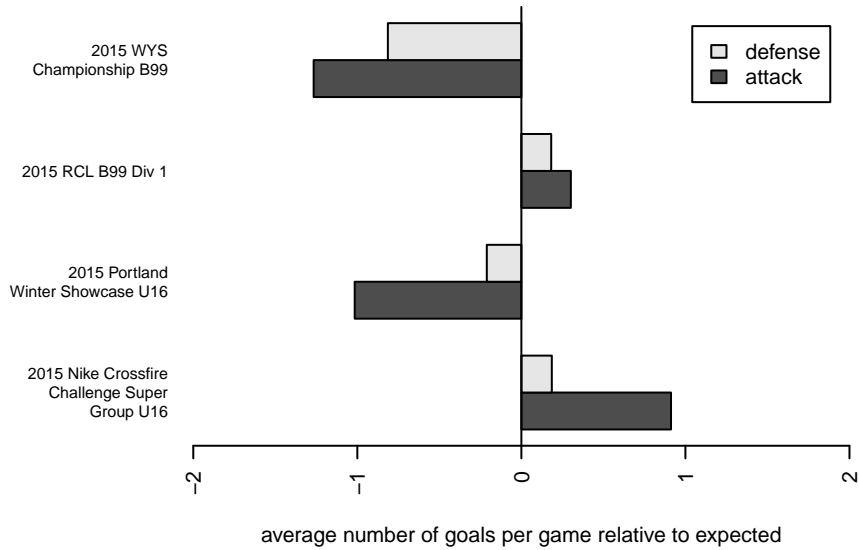

Performance relative to 13 month average