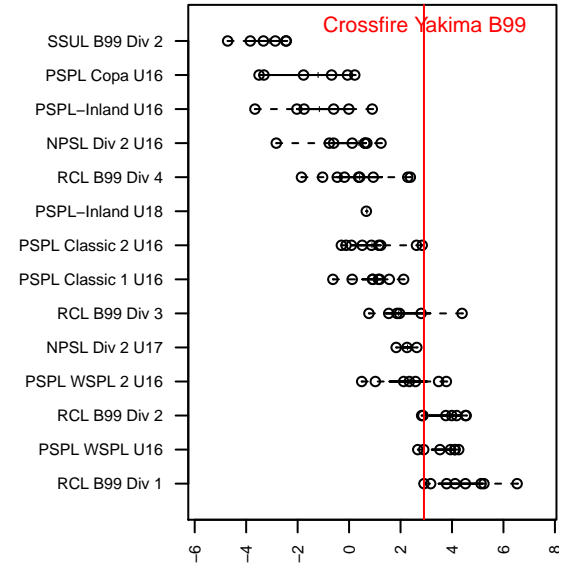

**attack and defense rating
relative to others at age
and all opponents in last 13 months**