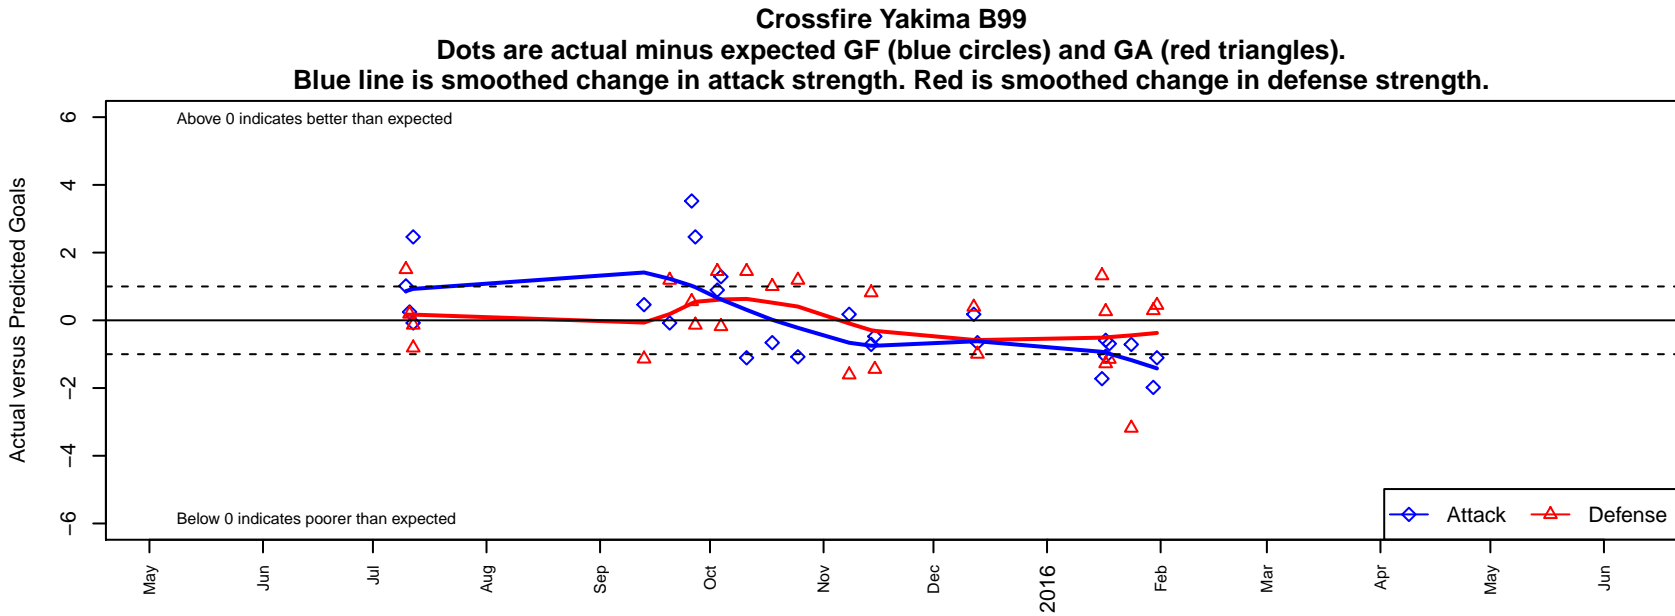

**attack and defense variance (black dot)
relative to other teams
and top 10 in region**

**attack and defense rating
relative to others at age
and all opponents in last 13 months**

Crossfire Yakima B99

Crossfire Yakima
Yakima, WA
B99 total strength=1541
attack=12.86 defense=13.2
fall league = RCL B99 Div 1
notes= 3RSC 2013, xFire 2014; Cuevas
2013-5

alt names used:
CROSSFIRE YAKIMA CROSSFIRE 99 YAKIM/
Crossfire Yakima
Crossfire Yakima B99 A
Crossfire Yakima B99 A
Crossfire Yakima B99 A

Venues played:
2015 Nike Crossfire Challenge Super Group U'
2015 RCL B99 Div 1
2015 Portland Winter Showcase U16
2015 WYS Championship B99