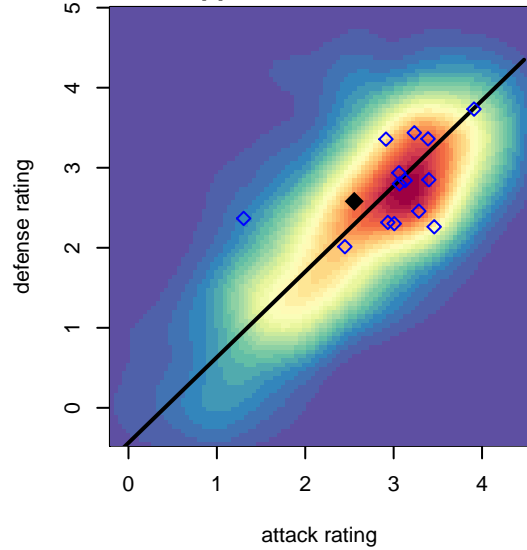

**attack and defense rating
relative to others at age
and all opponents in last 13 months**