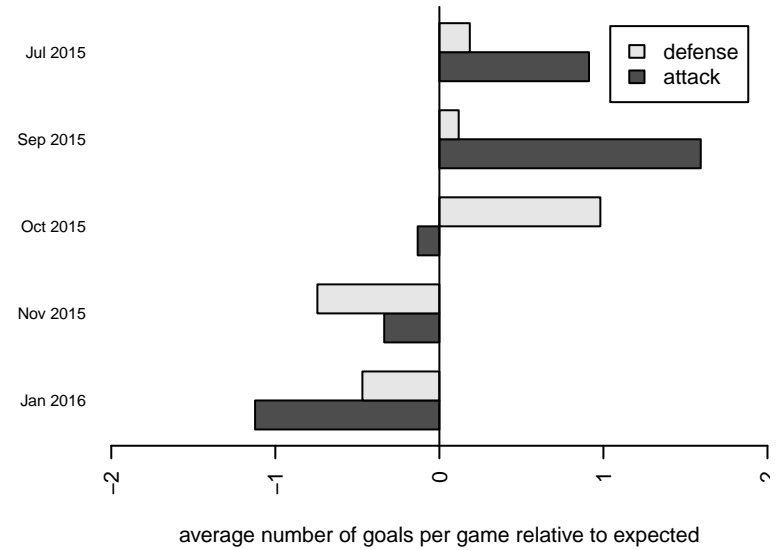

Performance relative to 13 month average