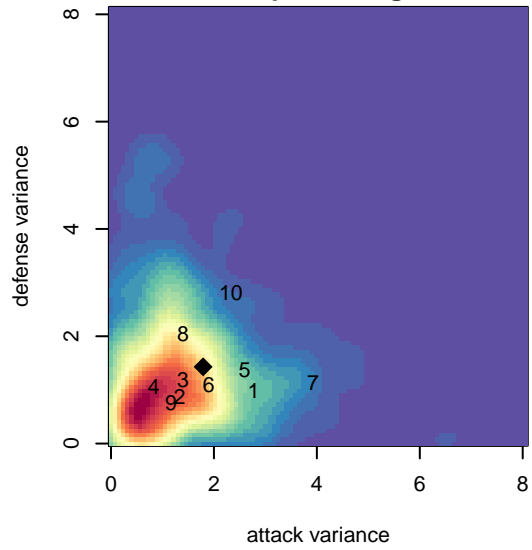

**attack and defense variance (black dot)
relative to other teams
and top 10 in region**